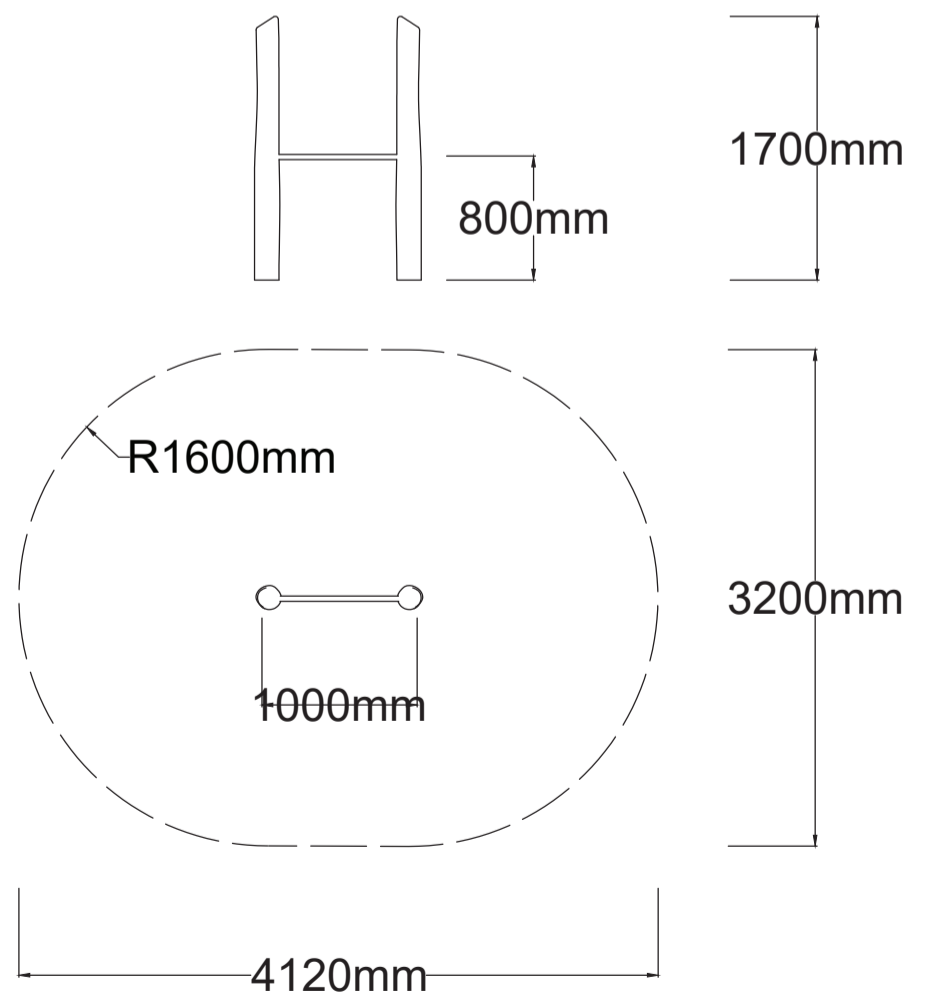

All products are designed and owned by Kaebel Leisure. Drawings are concept only. Not to scale.