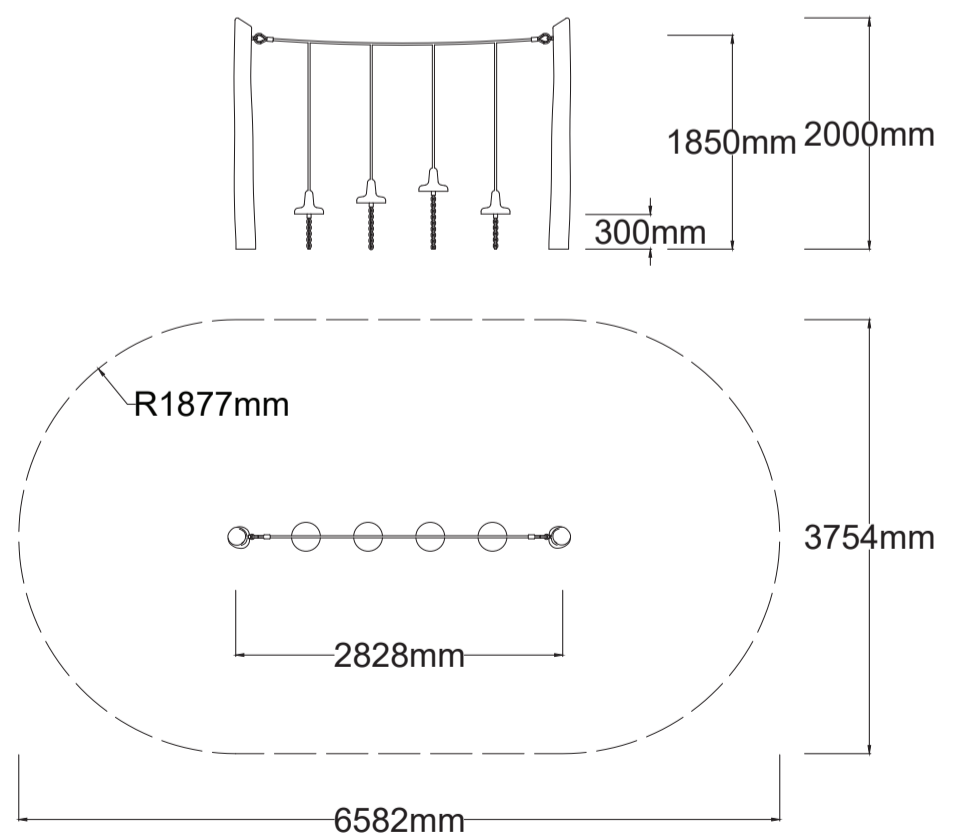

Check our [Rope and Powdercoat colours](#) in our materials section or consult colours with [Kaebel Leisure](#).

Specifications

Max Height	2.0m
Fallzone Area	22m ²
Max Fall Height	1.85m
Equipment Size	0.25m(w) x 2.8m(l) x 2.0m(h)

Materials | Equipment

Natural timber post
16mm steel reinforced rope
Rubber pommels
Natural Timbers is processed through sustainable forestry practices, with timber sourced from Forestry NSW under the Sustainable Managed Forest Policy.