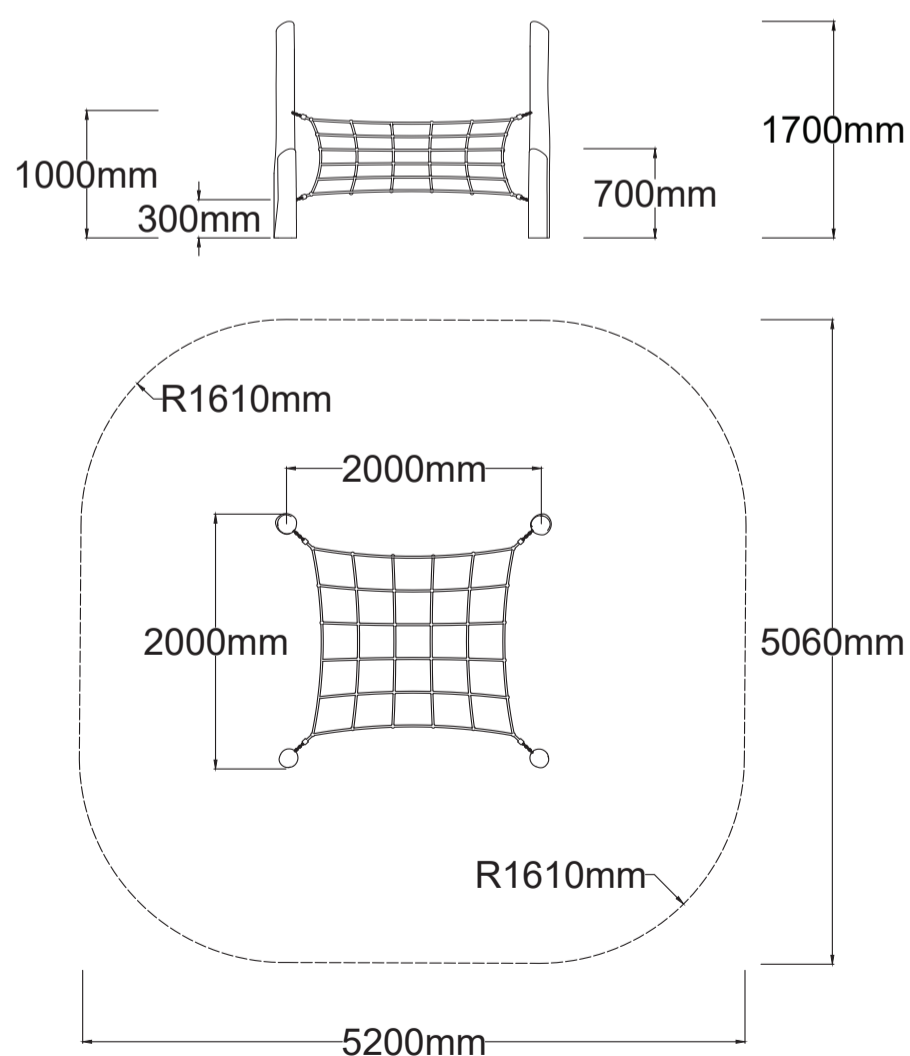

Check our [Rope and Powdercoat colours](#) in our materials section or consult colours with [Kaebel Leisure](#).

Specifications

Max Height	1.70m
Fallzone Area	24m ²
Max Fall Height	1.0m
Equipment Size	2.0m(w) x 2.0m(l) x 1.70m(h)

Materials | Equipment

Natural timber post
16mm steel reinforced rope
Natural Timbers is processed through sustainable forestry practices, with timber sourced from Forestry NSW under the Sustainable Managed Forest Policy.