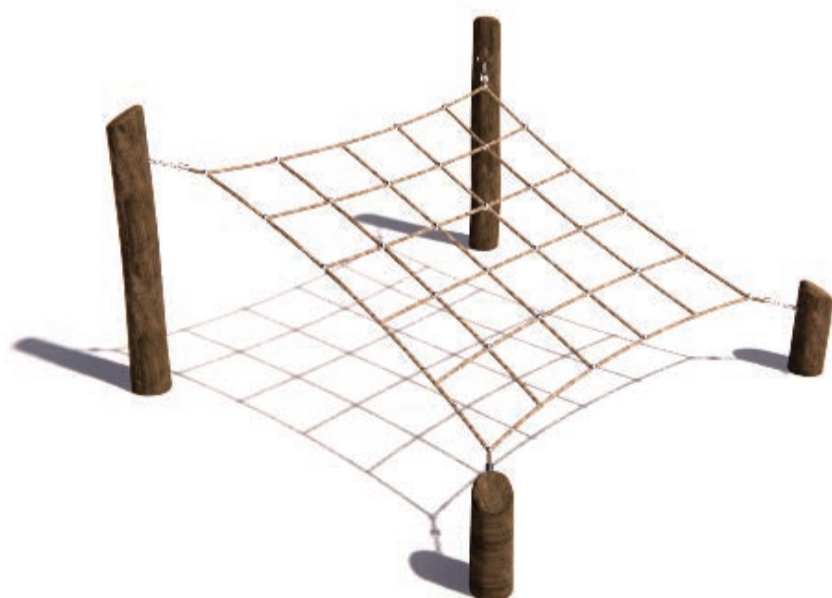

Check our [Rope and Powdercoat colours](#) in our materials section or consult colours with [Kaebel Leisure](#).

Specifications

Max Height	1.70m
Fallzone Area	24m ²
Max Fall Height	1.0m
Equipment Size	2.0m(w) x 2.0m(l) x 1.70m(h)

Materials | Equipment

Natural timber post
16mm steel reinforced rope
Natural Timbers is processed through sustainable forestry practices, with timber sourced from Forestry NSW under the Sustainable Managed Forest Policy.