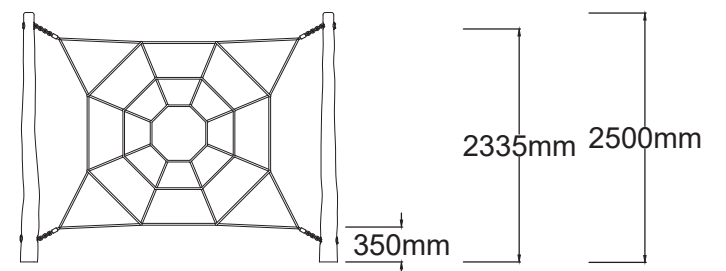

All products are designed and owned by Kaebel Leisure. Drawings are concept only. Not to scale.