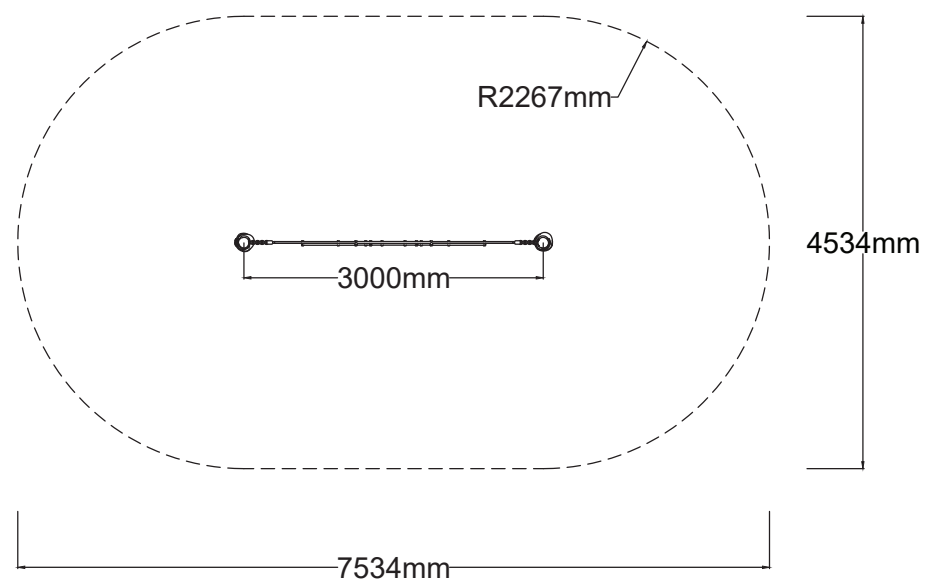

All products are designed and owned by Kaebel Leisure. Drawings are concept only. Not to scale.