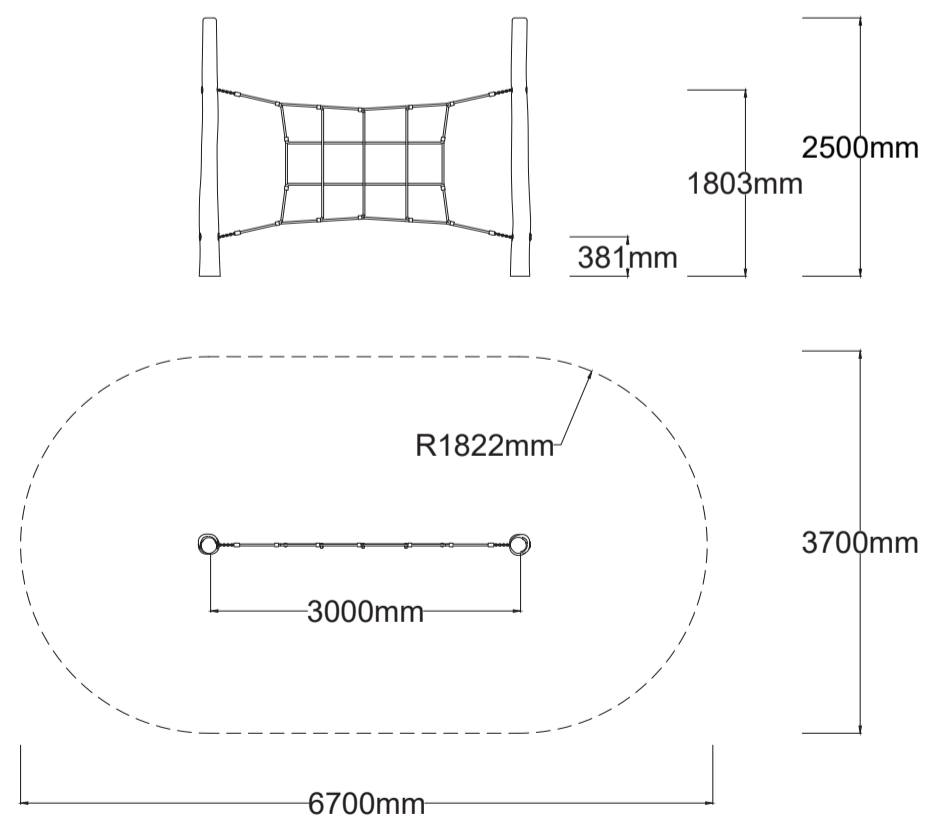

Check our [Rope and Powdercoat colours](#) in our materials section or consult colours with [Kaebel Leisure](#).

Specifications

| | |
|-----------------|------------------------------|
| Max Height | 2.5m |
| Fallzone Area | 22m ² |
| Max Fall Height | 1.8m |
| Equipment Size | 0.20m(w) x 3.0m(l) x 2.5m(h) |

Materials | Equipment

| |
|---|
| Natural timber post |
| 18mm steel reinforced rope |
| Natural Timbers is processed through sustainable forestry practices, with timber sourced from Forestry NSW under the Sustainable Managed Forest Policy. |