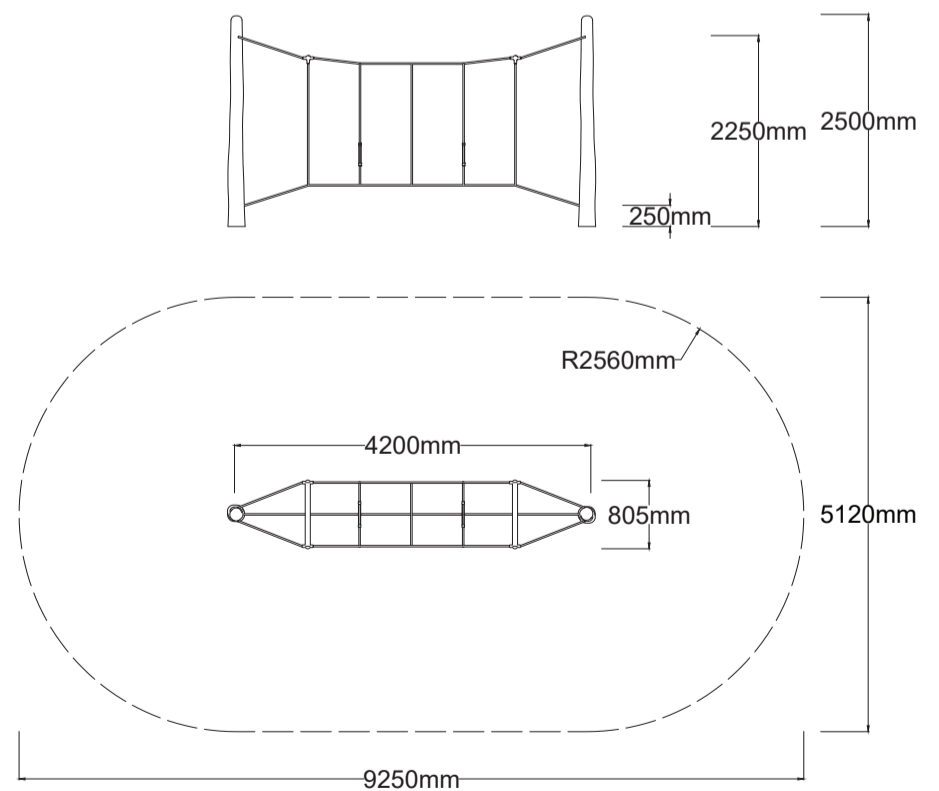

Check our [Rope and Powdercoat colours](#) in our materials section or consult colours with [Kaebel Leisure](#).

Specifications

Max Height	2.5m
Fallzone Area	4.2m ²
Max Fall Height	2.3m
Equipment Size	0.80m(w) x 4.2m(l) x 2.5m(h)

Materials | Equipment

- Natural timber post
 - 18mm steel reinforced rope
 - Powdercoated aluminium bars
- Natural Timbers is processed through sustainable forestry practices, with timber sourced from Forestry NSW under the Sustainable Managed Forest Policy.