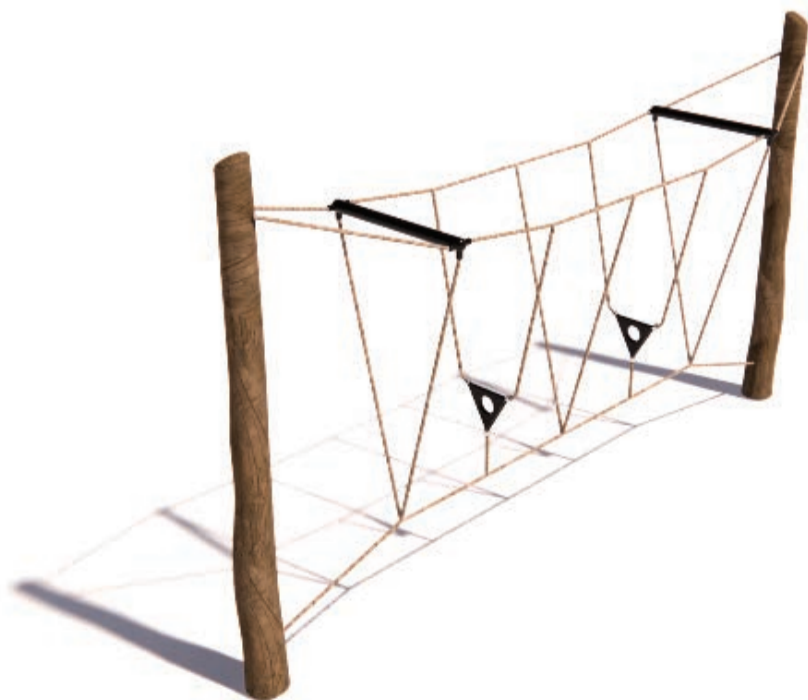

Check our [Rope and Powdercoat colours](#) in our materials section or consult colours with [Kaebel Leisure](#).

Specifications

Max Height	2.5m
Fallzone Area	4.2m ²
Max Fall Height	2.3m
Equipment Size	0.80m(w) x 4.2m(l) x 2.5m(h)

Materials | Equipment

- Natural timber post
 - 18mm steel reinforced rope
 - Powdercoated aluminium bars
- Natural Timbers is processed through sustainable forestry practices, with timber sourced from Forestry NSW under the Sustainable Managed Forest Policy.

All products are designed and owned by Kaebel Leisure. Drawings are concept only. Not to scale.