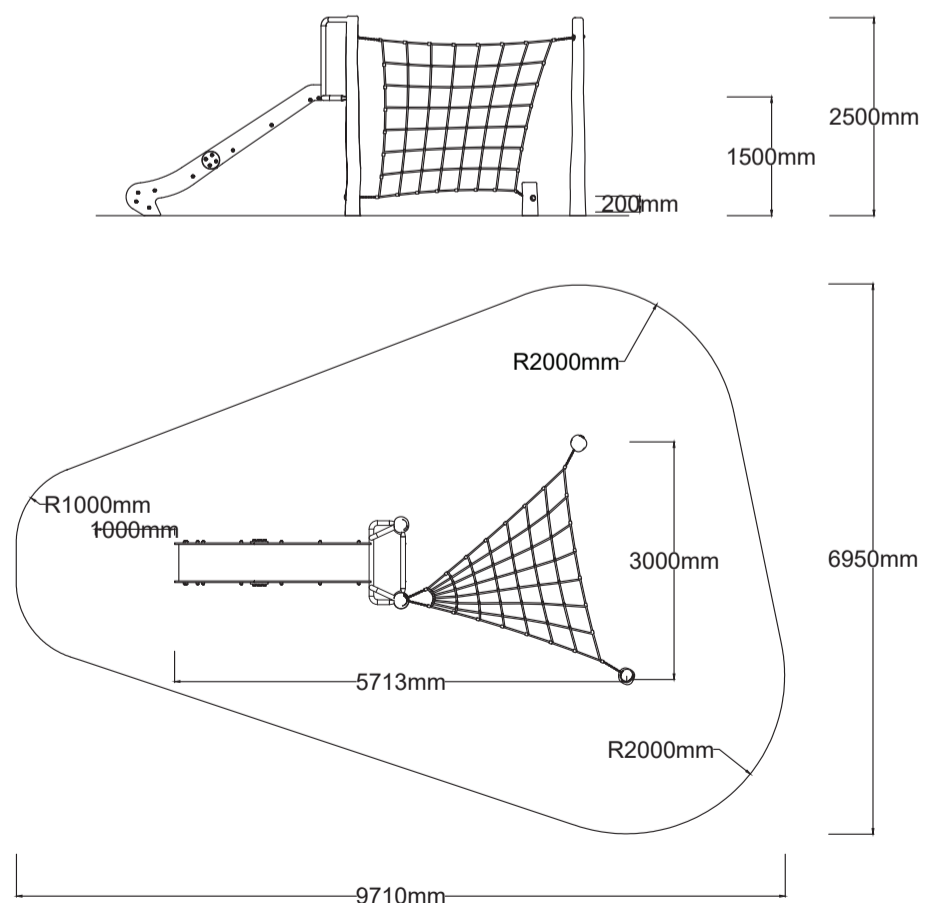

### Specifications

Max Height	2.5m
Fallzone Area	45.61m <sup>2</sup>
Max Fall Height	2.5m
Equipment Size	3.0m(w) x 5.7m(l) x 2.5m(h)

### Materials | Equipment

- Natural timber post
  - 18mm steel reinforced rope | HDPE panels and deck
  - Powdercoated stainless steel bars
- Natural Timbers is processed through sustainable forestry practices, with timber sourced from Forestry NSW under the Sustainable Managed Forest Policy.