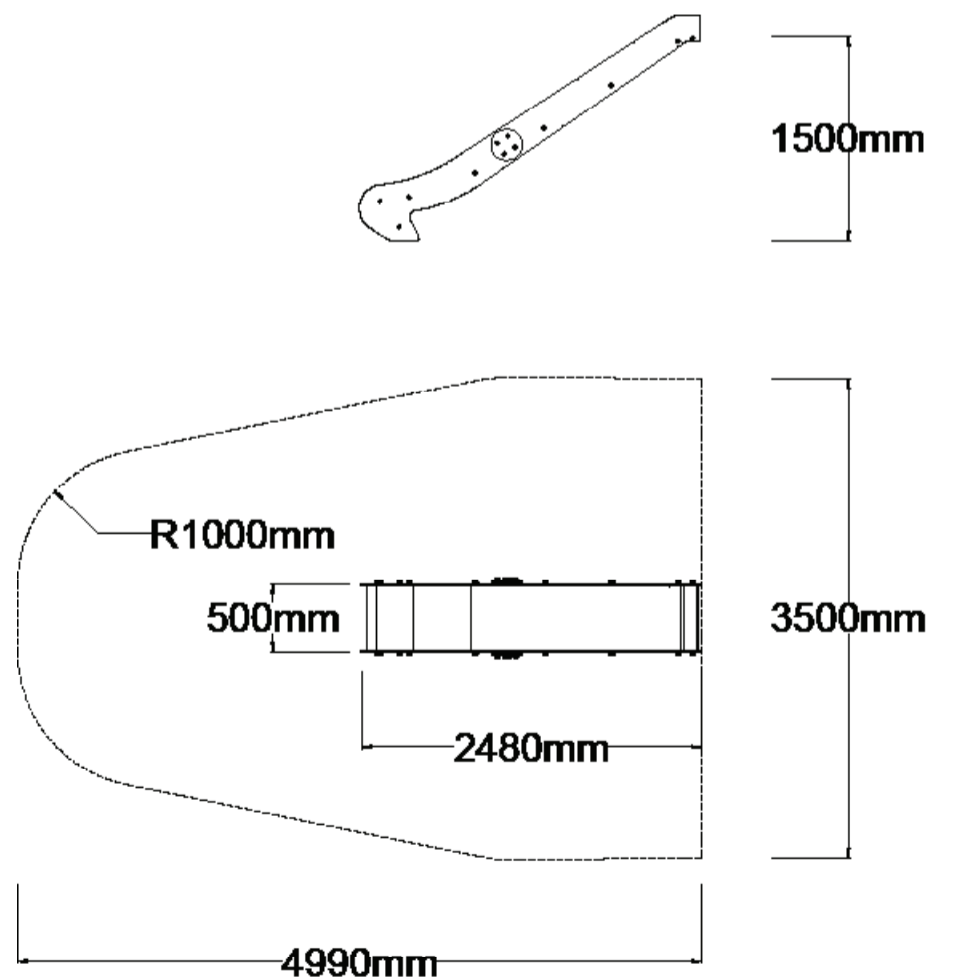

### Specifications

Max Height	1.5m
Fallzone Area	14.87m <sup>2</sup>
Max Fall Height	1.5m
Equipment Size	0.50m(w) x 2.48m(l) x 1.5m(h)

### Materials | Equipment

Stainless steel
HDPE panels
Note: Slide can be attached to a platform or embankment.

All products are designed and owned by Kaebel Leisure. Drawings are concept only. Not to scale.