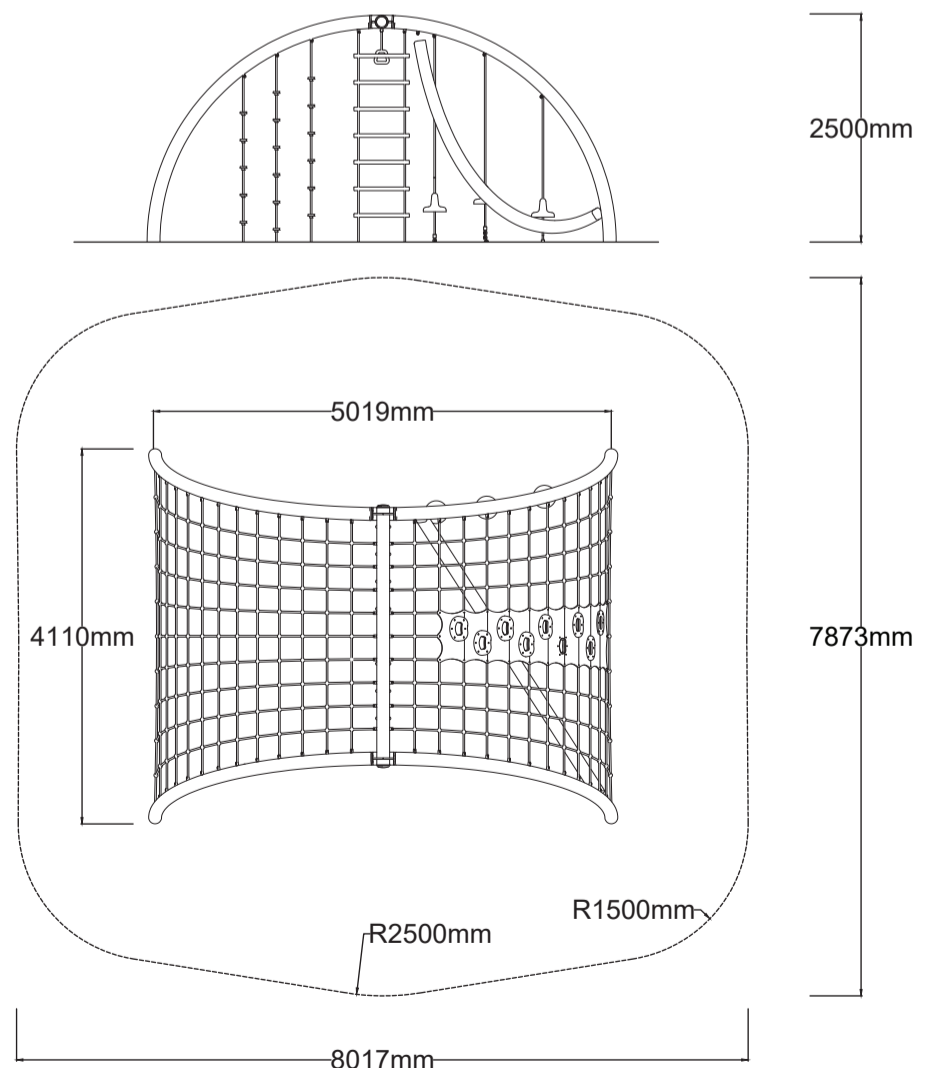

Check our [Rope and Powdercoat colours](#) in our materials section or consult colours with [Kaebel Leisure](#).

Specifications

Max Height	2.5m
Fallzone Area	59.09m ²
Max Fall Height	2.5m
Equipment Size	4.11m(w) x 5.02m(l) x 2.5m(h)

Materials | Equipment

18mm steel reinforced rope 120mm square jungle rope
Rubber pommels Rubber membrane
Powdercoated stainless steel post
Timber or plastic steps

STAINLESS STEEL

All products are designed and owned by Kaebel Leisure. Drawings are concept only. Not to scale.