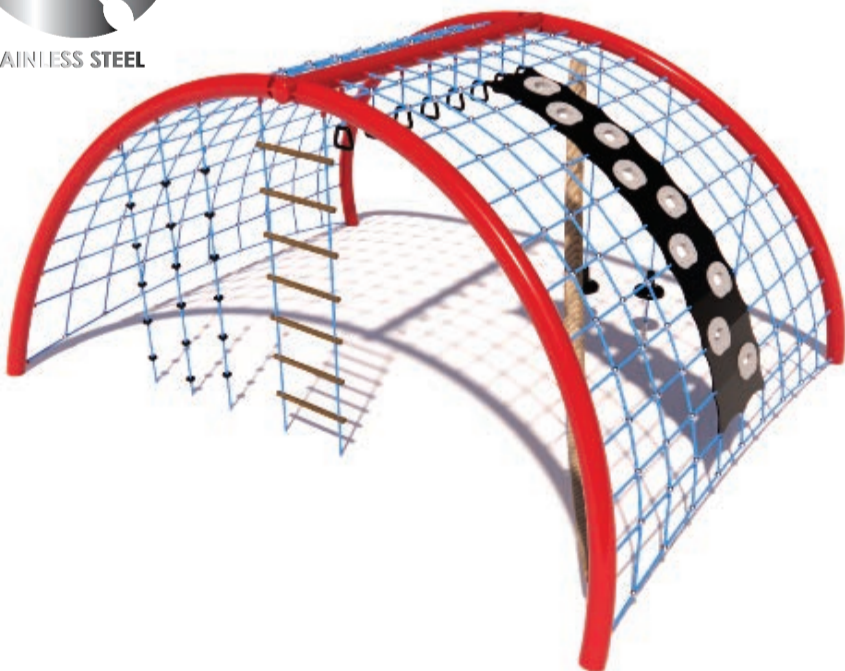

Check our [Rope and Powdercoat colours](#) in our materials section or consult colours with [Kaebel Leisure](#).

Specifications

Max Height	2.5m
Fallzone Area	59.09m ²
Max Fall Height	2.5m
Equipment Size	4.11m(w) x 5.02m(l) x 2.5m(h)

Materials | Equipment

18mm steel reinforced rope 120mm square jungle rope
Rubber pommels Rubber membrane
Powdercoated stainless steel post
Timber or plastic steps

STAINLESS STEEL

All products are designed and owned by Kaebel Leisure. Drawings are concept only. Not to scale.