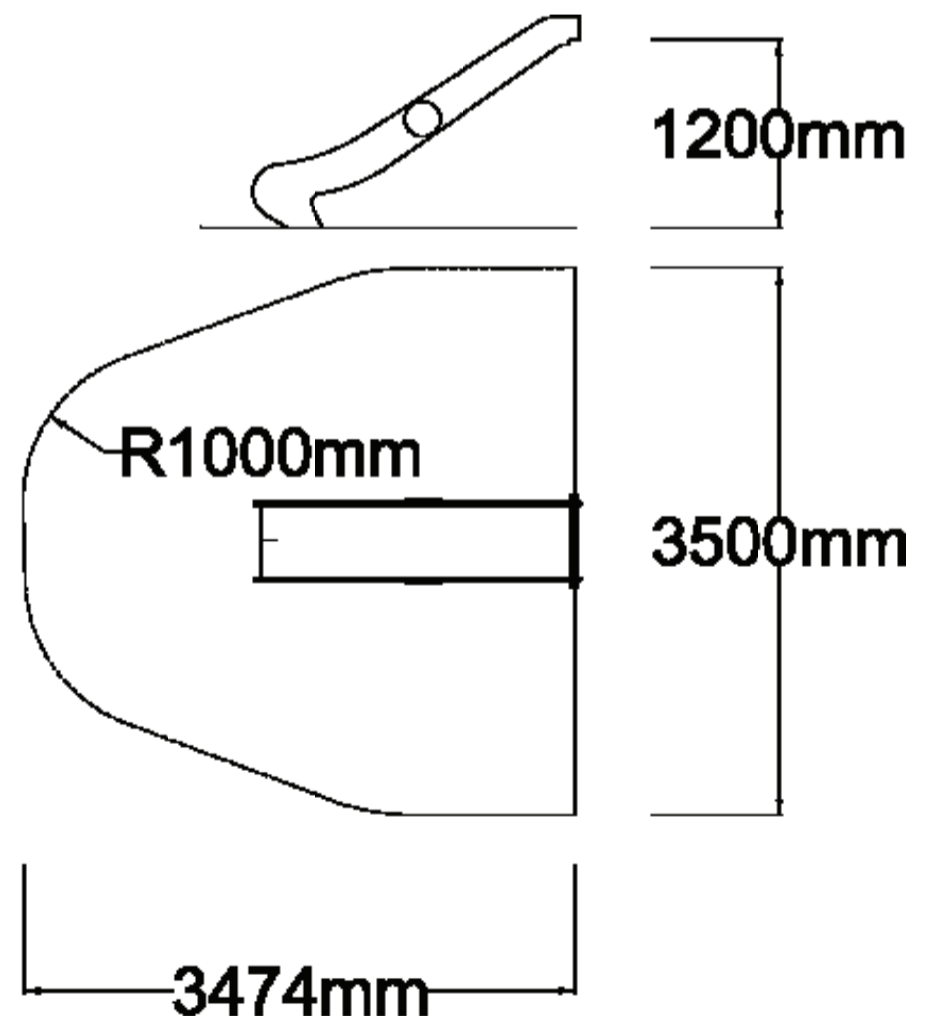

[Check our Rope and Powdercoat colours in our materials section or consult colours with Kaebel Leisure.](#)

Specifications

Max Height	1.2m
Fallzone Area	10.8m ²
Max Fall Height	1.2m
Equipment Size	0.50m(w) x 2.0m(l) x 1.2m(h)

Materials | Equipment

HDPE
Stainless steel
Note: Slide can be attached to a platform or embankment.

All products are designed and owned by Kaebel Leisure. Drawings are concept only. Not to scale.